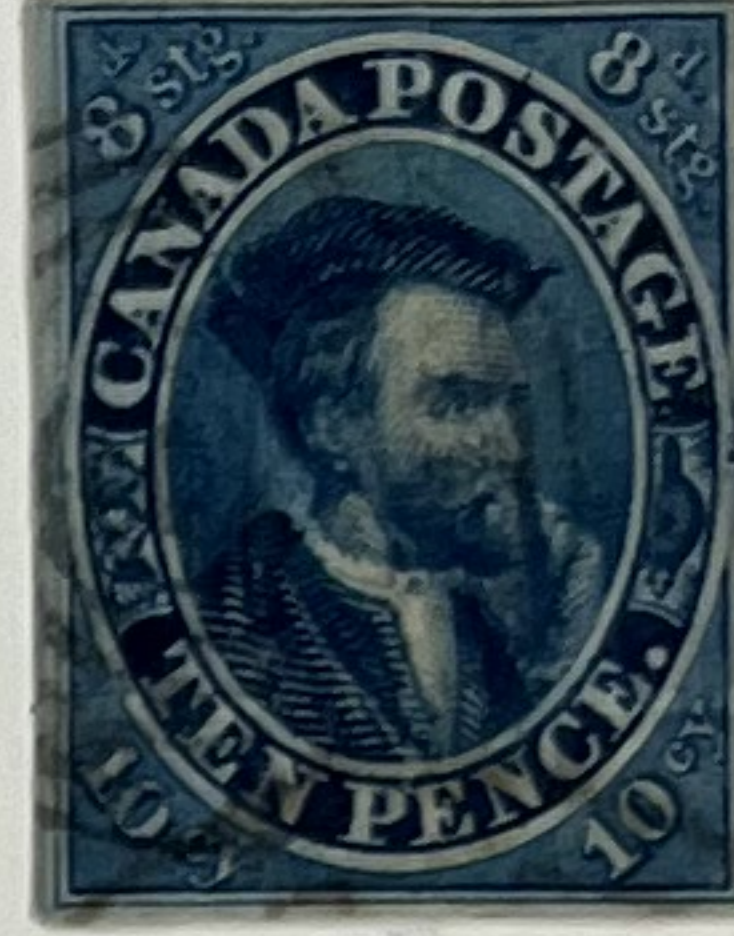

No. 62 424

13

JUN 21 1977 19

THE PHILATELIC FOUNDATION  
99 PARK AVENUE  
NEW YORK, N. Y. 10016

EXPERT COMMITTEE

We have examined the enclosed CANADA  
1855, 6p., slate grey, Scott 5, used.

submitted by Jack E. Molesworth, Inc.  
of which a photograph is attached and are of the opinion  
that it is genuine.

*W. M. Molesworth*  
For The Expert Committee  
Chairman

CANADA

Unwatermarked

1851

12 P  
BLACK  
6

5 b 8250-

1000-

1855-57

6 cent 1200-

Type of 1851  
Very Thick  
Soft Wove Paper  
6 P  
REDDISH  
PURPLE  
10  
1000.00

700-

1858-59

1650

3 P  
RED  
12  
12-

6 P  
BROWN  
VIOLET  
13  
950.00

500-