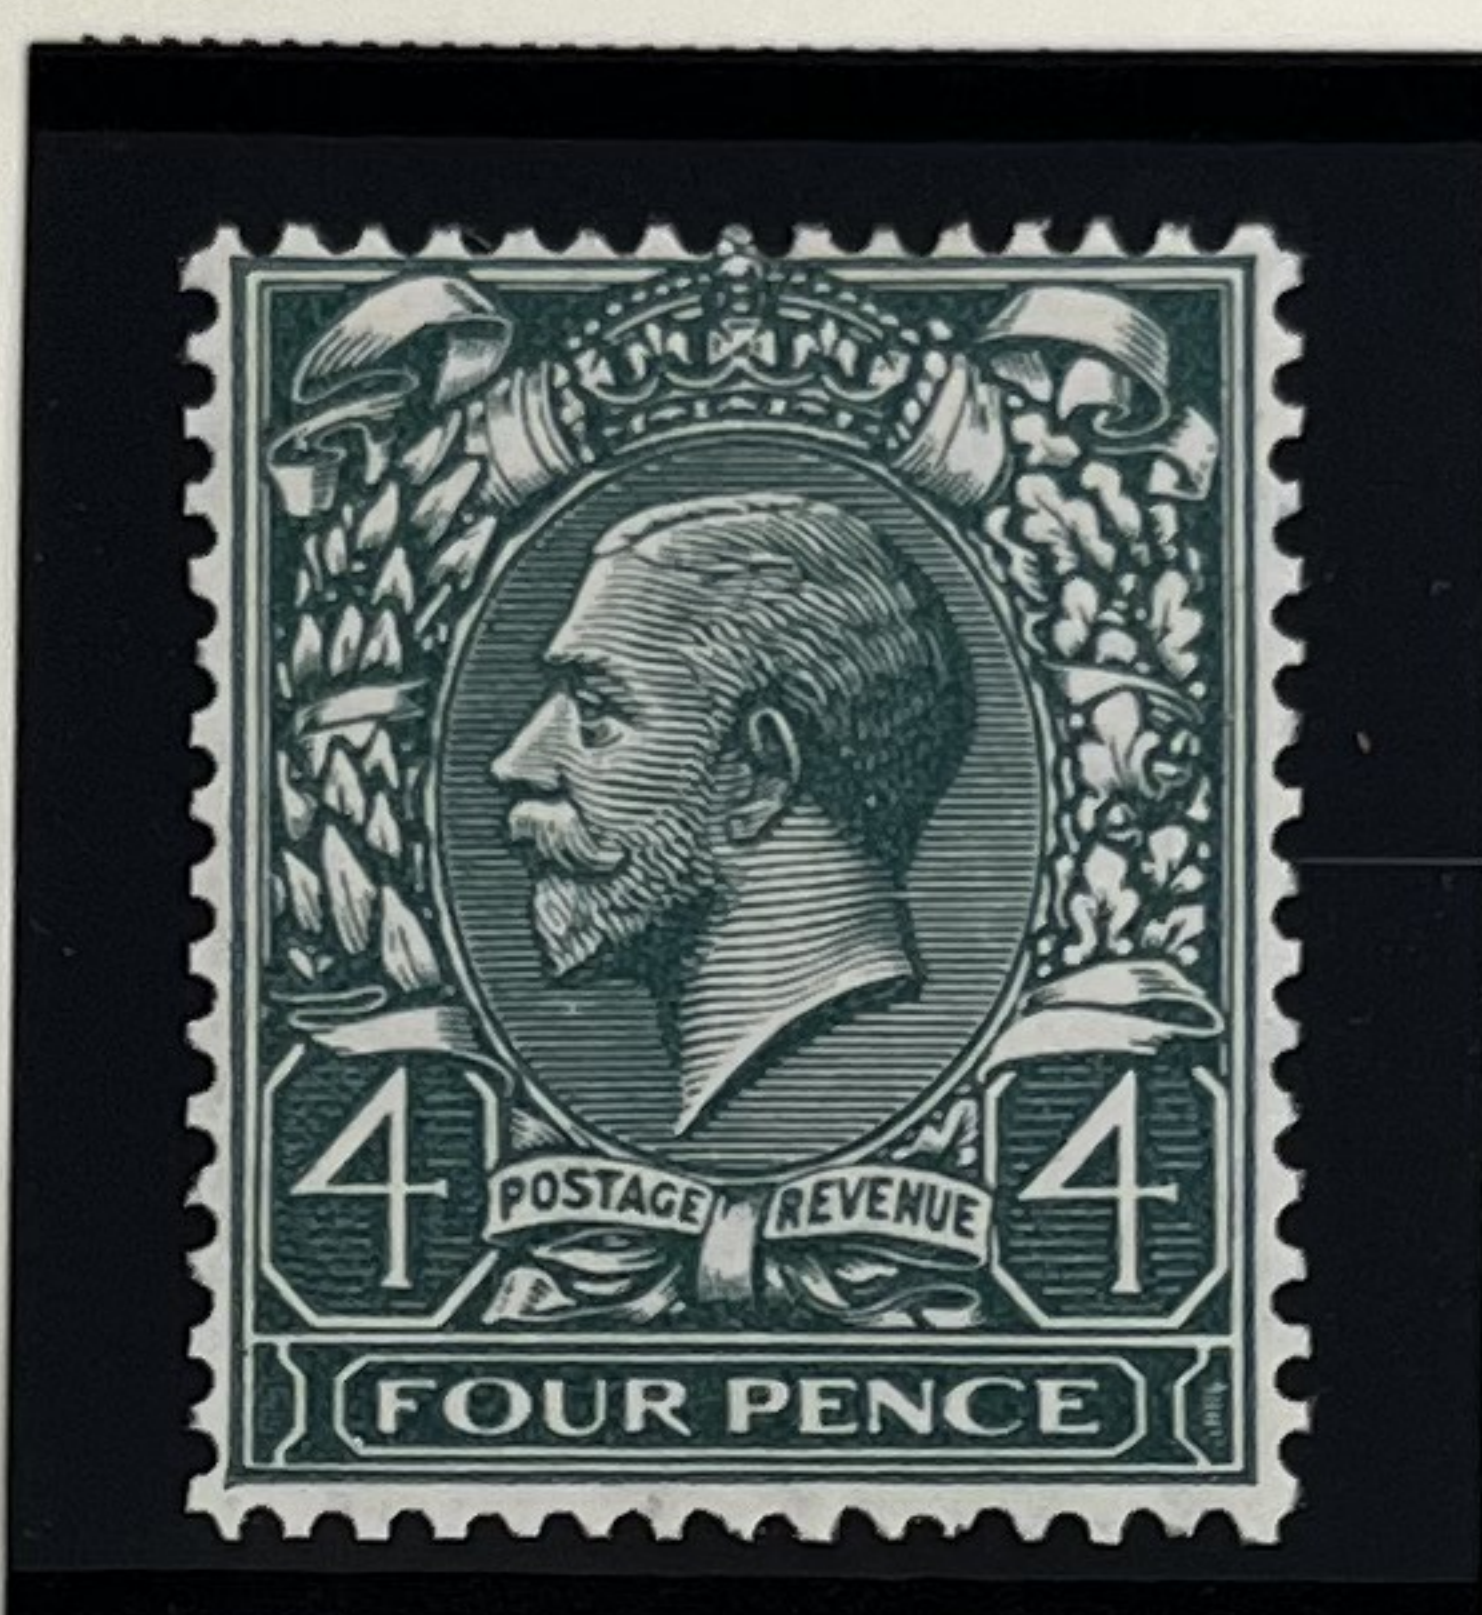

GREAT BRITAIN

Watermarked Crown and Block G V R Multiple

1924

Perforated 15 x 14