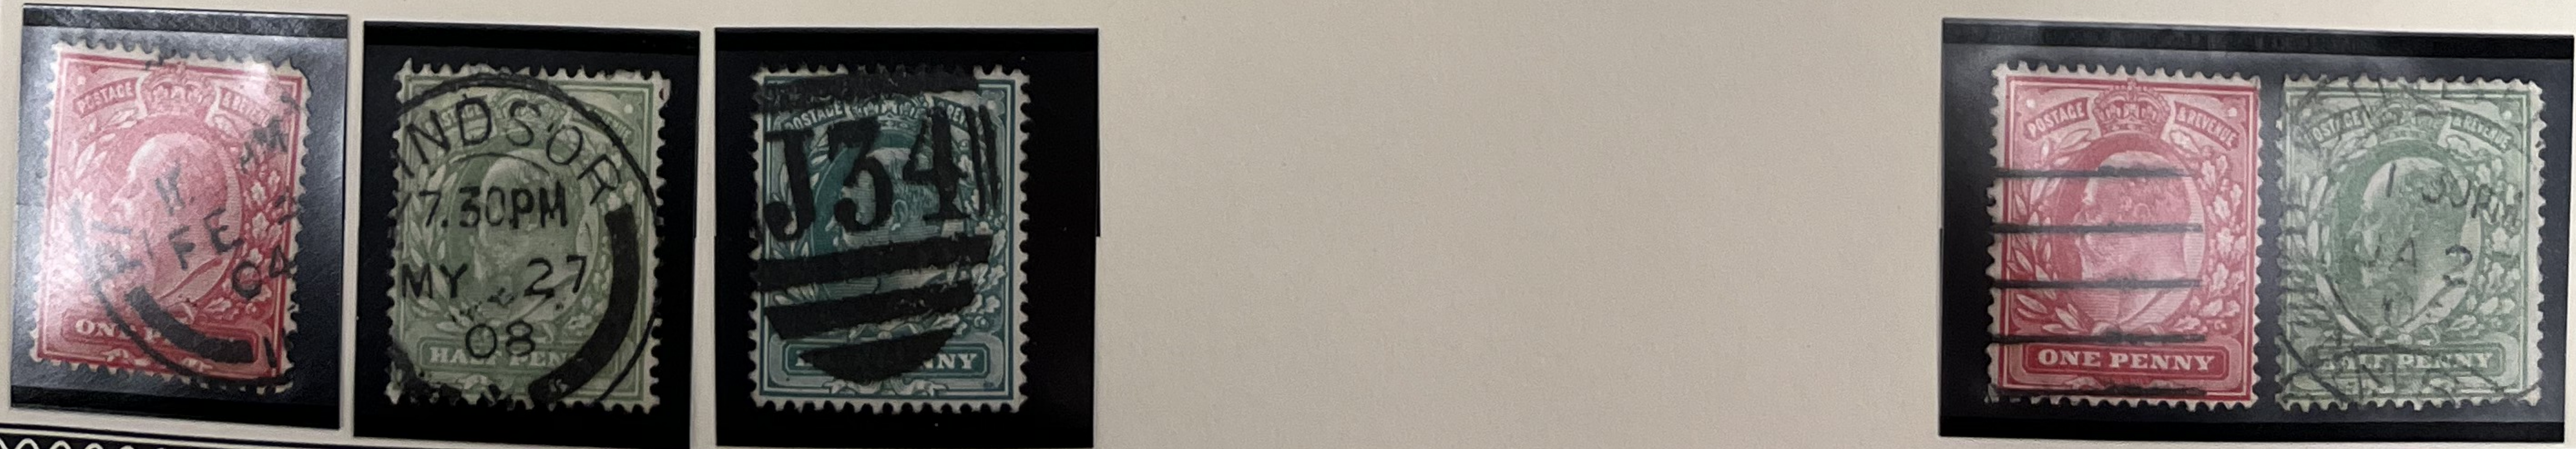

1272-

127 thru 138

143-144-145