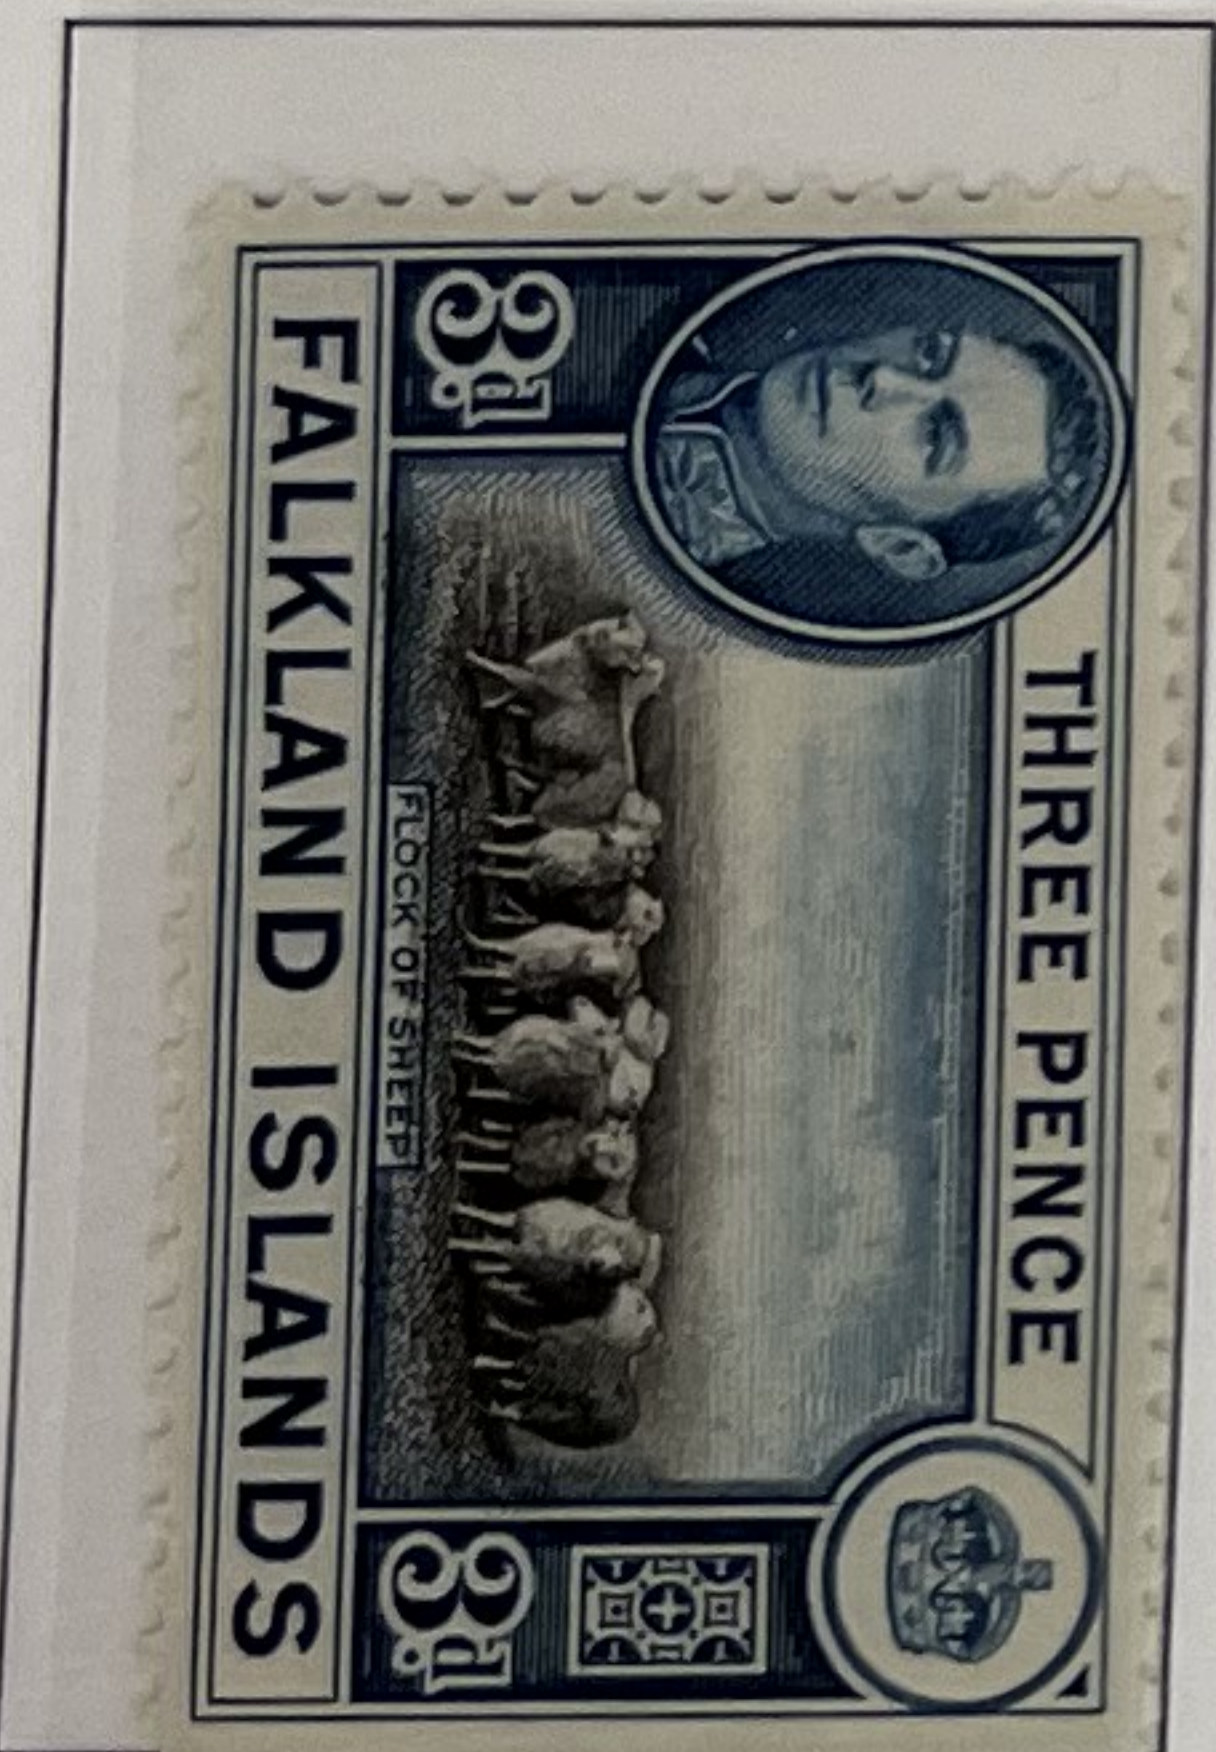

Falkland Islands

Coronation
1937

King George VI Pictorial Definitives
1938-49

£ 35-