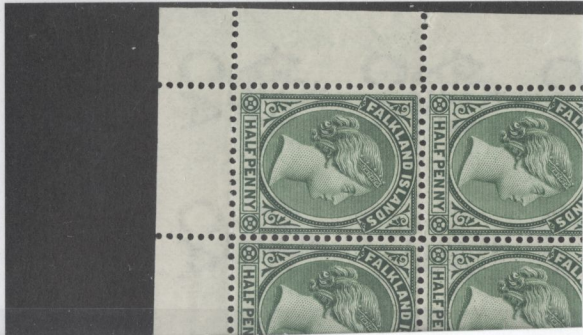

1892 sc 16 green v fresh x 210 corner wmk block £70 for H Price

1894-5 sc 17 deep yellow green fresh if block at 6 4000 natural gum wrinkle bottom 3 £120 for H Price