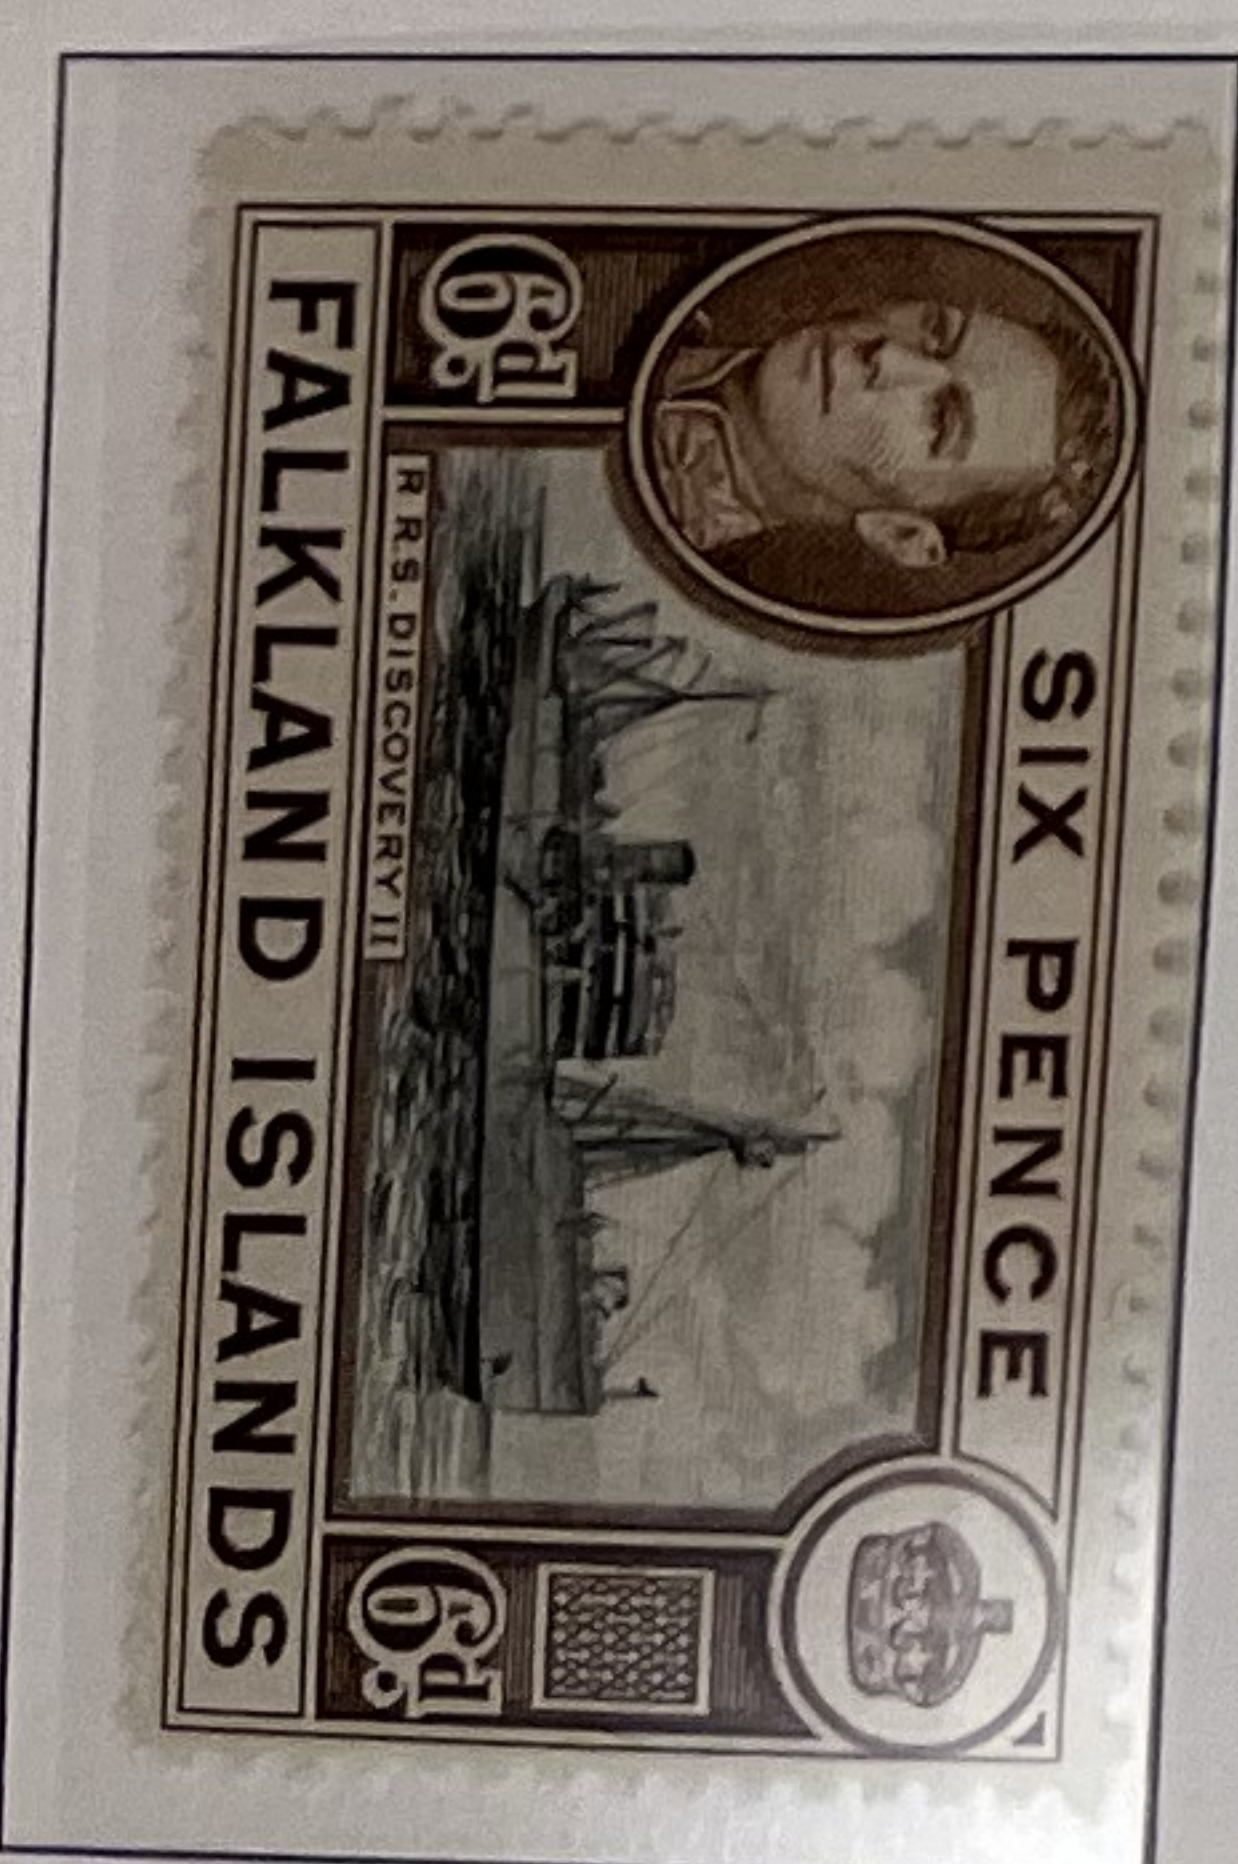

Falkland Islands

Coronation
1937

King George VI Pictorial Definitives
1938-49

£ 35-