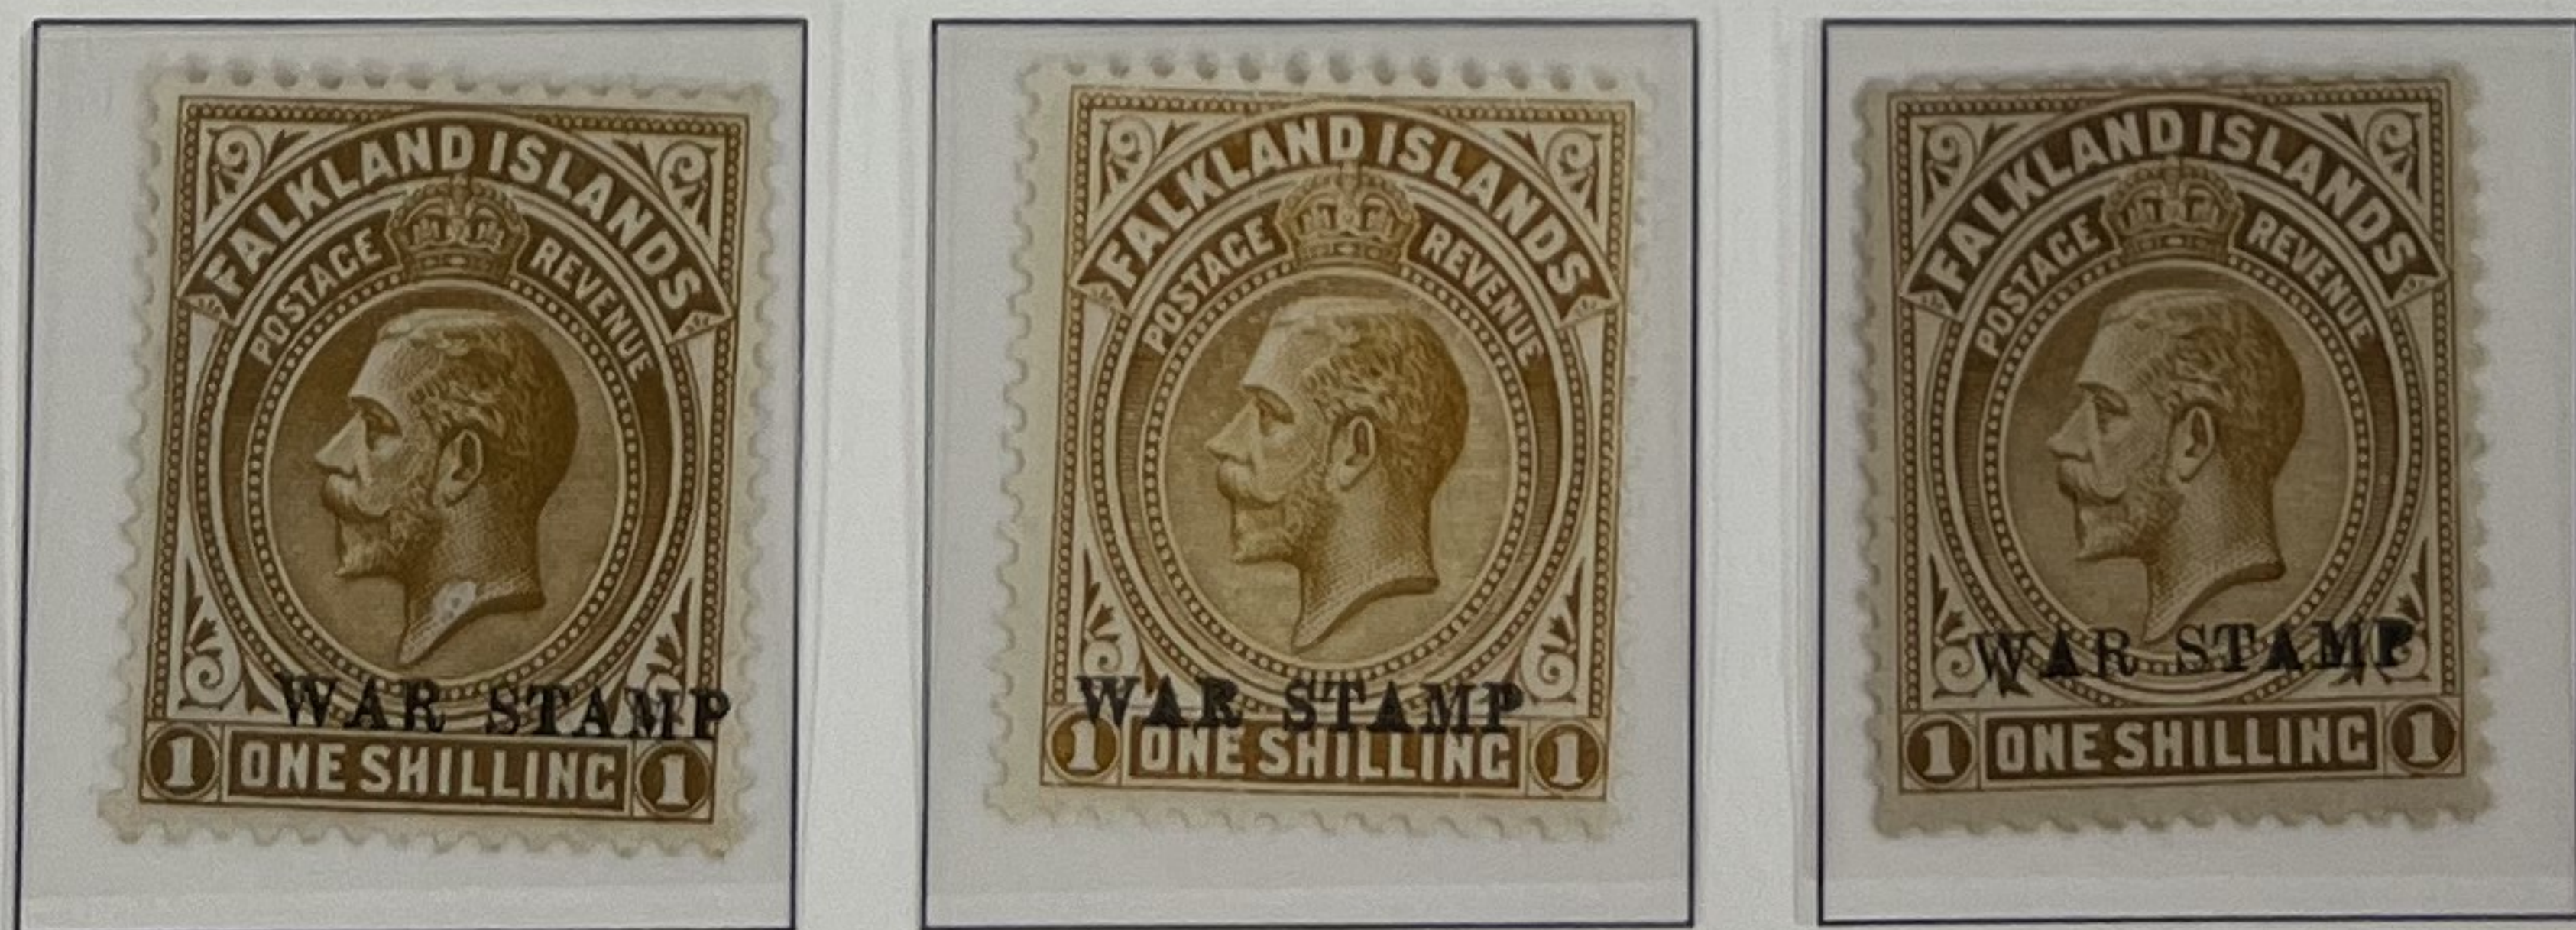

Falkland Islands

King George V
Watermarked Multiple Crown and CA
(Line) Perforated 14
1914-18

£950 0
(unpriced*)

not line pf   not line pf   630   245   636   251

f 1186-

War Tax Stamps
Regular Issues of 1912-14 Overprinted
1918

£120

£268-

£3750
for *; 0 much
rarer

£3750 ++

SG 726x
wmk reversed

signed

£52041