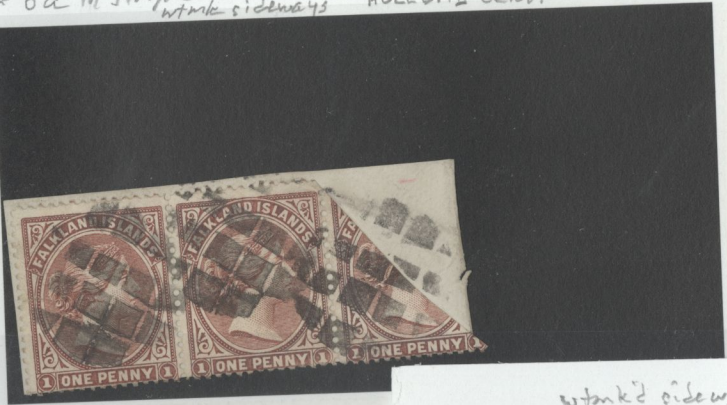

1891 bisect of brownish claret 1st on cover Price £4500 at 1/4 = £1125
SG 8a in strip w 2 #8 w/mk sideways HOLCOMB CERT.

Style No. GK 102BK