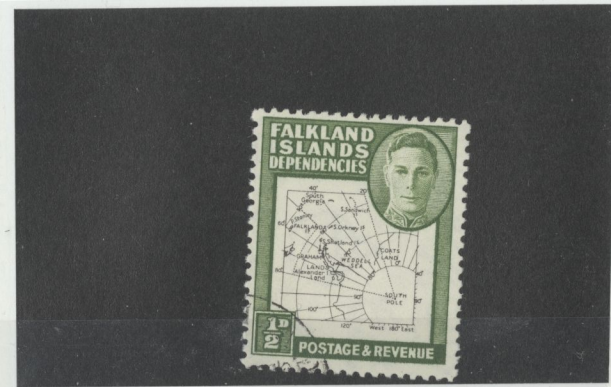

SG 69 b dot in T VFO £48- Price _____

172/85 VFO no 2nd, 9th £90- Price _____

Style No. GK 102BK

Style No. GK 102BK

Falk Dep SOUTH GEORGIA 1912
SG 226 (64 cane SOUTH GEORGIA) £90- Price _____

Falkland Is Dep S. Georgia 1912
SG 224 (62 cane South Georgia) £65- Price _____