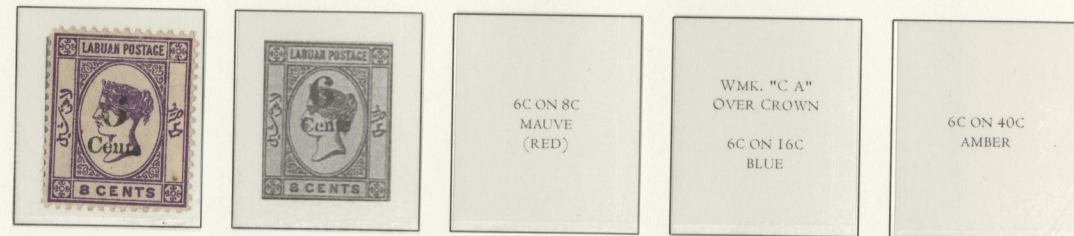

Queen Victoria
Surcharges
1885

Watermarked Crown and "C A"
1885-86

ISSUES OF BRITISH NORTH BORNEO COMPANY

Black or Red Surcharge
Watermarked Crown and "C A"
1891-92

Unwatermarked
1892

£112

£128-

Labuan