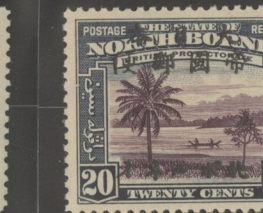

301

302

NORTH BORNEO

Issued Under Japanese Occupation

Unwatermarked

1944-45

On 1 C
RED BROWN
AND DARK GREEN
本日大
使郵國帝
貳
弗
Scott No. N30

On \$1
CARMINE AND BROWN
本日大
使郵國帝
五
弗
Scott No. N31