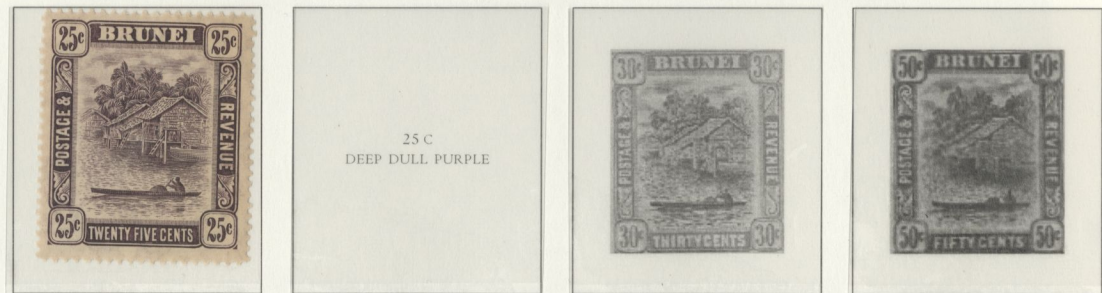

3 sat cp 1/4 +

Brunei

Scene on Brunei River
1907

Brunei

Scene on Brunei River
1908-22

£77-

7 111-

Hong Kong