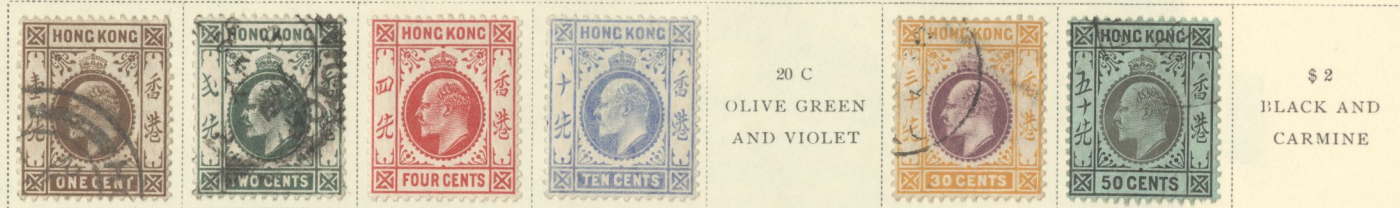

HONG KONG

Watermarked Multiple Crown and C. A.

1907-11