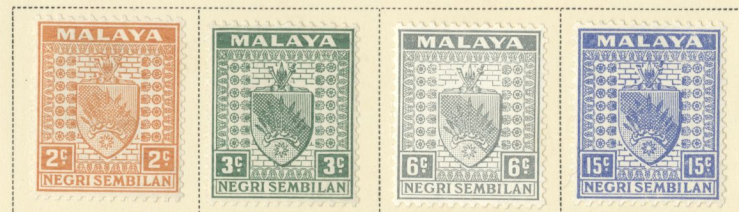

Watermarked Multiple Crown and Script C. A.
1935-36

21

\$ 2
ROSE RED
AND
GREEN
34

\$ 5
BROWN RED
AND GREEN
ON EMERALD
35

1941

21A

21B

25A