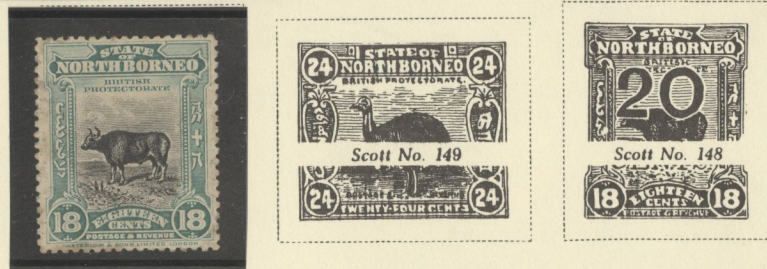

£160

H £288
NM £28