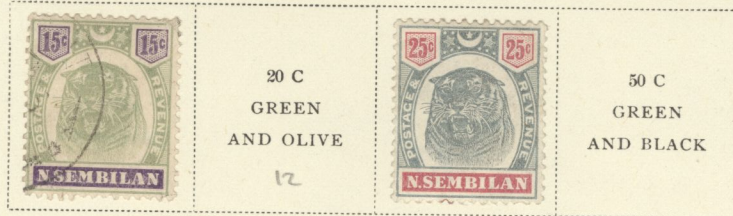

20 C
GREEN
AND OLIVE

50 C
GREEN
AND BLACK

1899