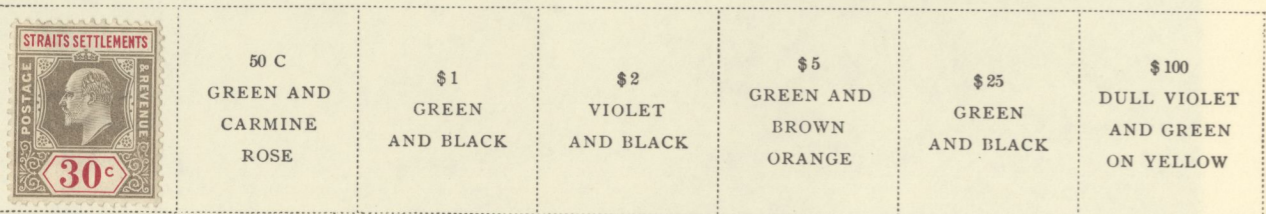

STRAITS SETTLEMENTS

Watermarked Crown and C. A.
1902

1903-04

Watermarked Multiple Crown and C. A.

1904-06

1906-07

STRAITS SETTLEMENTS

1904-11
Watermark 3

6214-

98-

6312-

H 202
630