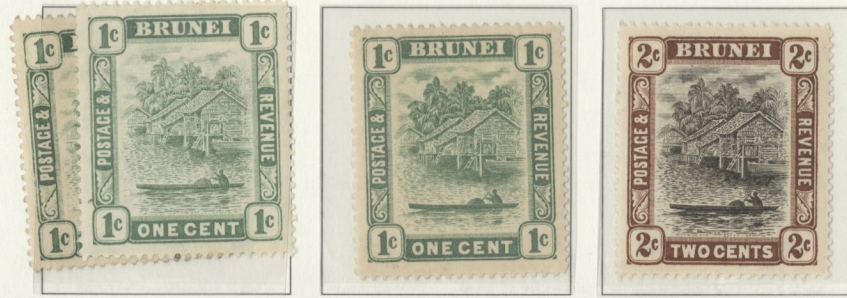

3 sat cp 1/4 +

Brunei

Scene on Brunei River
1907

Brunei

Scene on Brunei River
1908-22

£77-

7 111-

Hong Kong