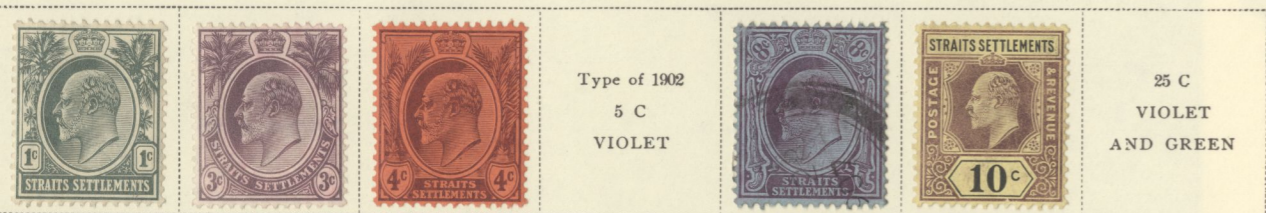

STRAITS SETTLEMENTS

Watermarked Crown and C. A.
1902

1903-04

Watermarked Multiple Crown and C. A.

1904-06

1906-07

STRAITS SETTLEMENTS

1904-11
Watermark 3

6214-

98-

6312-

H 202
630