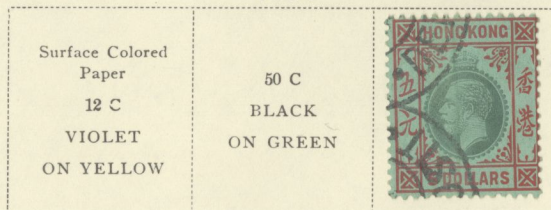

HONG KONG

Watermarked Multiple Crown and C. A.

1907-11

1912-14

1914

1919

Stamp of 1912-14
Re-engraved
25 C
RED VIOLET
AND
DULL VIOLET

*olive
back
375*

1165

HONG KONG

Watermarked Multiple Crown and Script C. A.

1921-26

1931

1933

274