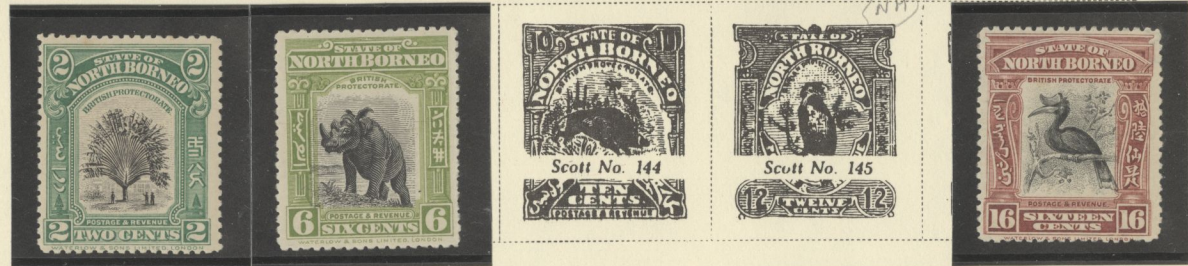

£160

H £288
NM £28