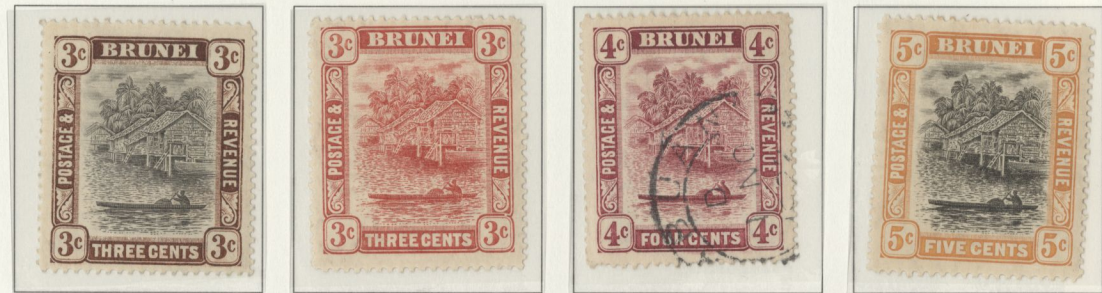

3 sat cp 1/4 +

Brunei

Scene on Brunei River
1907

Brunei

Scene on Brunei River
1908-22

£77-

7 111-

Hong Kong